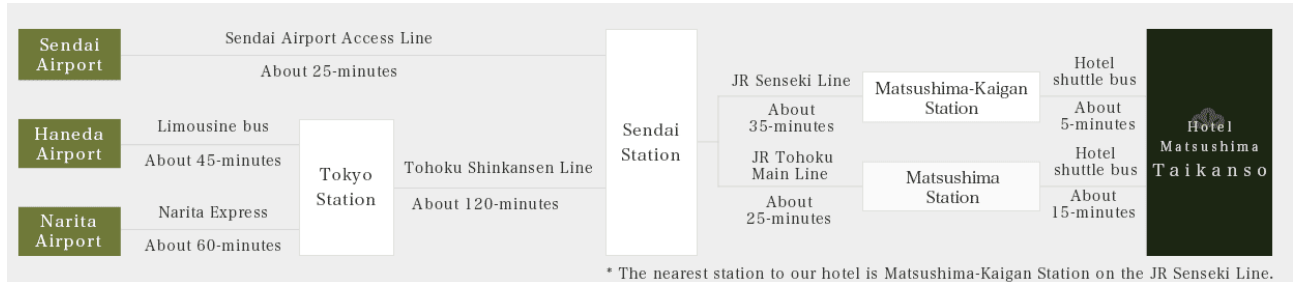

JR Sendai Station

Sightseeing bus parking area
東口観光送迎バス乗降所

Details of East Entrance Area

Those who access directly to the conference venue

About 40-minute from Sendai Station to Matsushima-Kaigan Station on the JR Senseki Line, then 5-minute by the hotel shuttle bus

直接ホテルに向かわれる方

仙台駅から車で45分。JR仙台駅から仙石線の松島海岸駅へ約35分東北本線松島駅までは25分で到着。JR仙石線松島海岸駅・JR東北本線松島駅からは、無料シャトルバスが便利です。

The Map of the Route

The route to Hotel Matsushima Taikanso

Information of the free shuttle bus

Our hotel shuttle bus provides transportation from Matsushima-Kaigan Station and is convenient for sightseeing in Matsushima. Feel free to hop aboard.