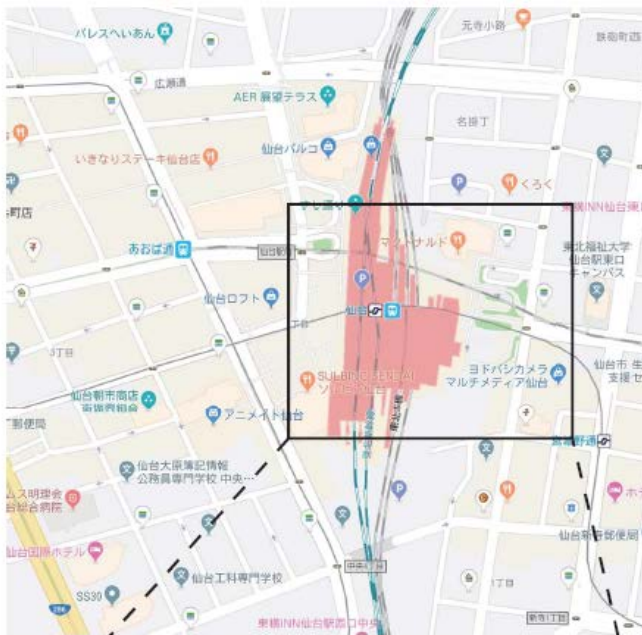

Access to the International Conference

For participants in the Pre-Conference Tour on 8th November

11月8日に参加される方

Meeting Point: the sightseeing bus parking area, east entrance of JR Sendai station

集合場所：JR 仙台駅東口観光送迎バス乗降所

JR Sendai Station

Sightseeing bus parking area
東口観光送迎バス乗降所

Details of East Entrance Area

Those who access directly to the conference venue

About 40-minute from Sendai Station to Matsushima-Kaigan Station on the JR Senseki Line, then 5-minute by the hotel shuttle bus